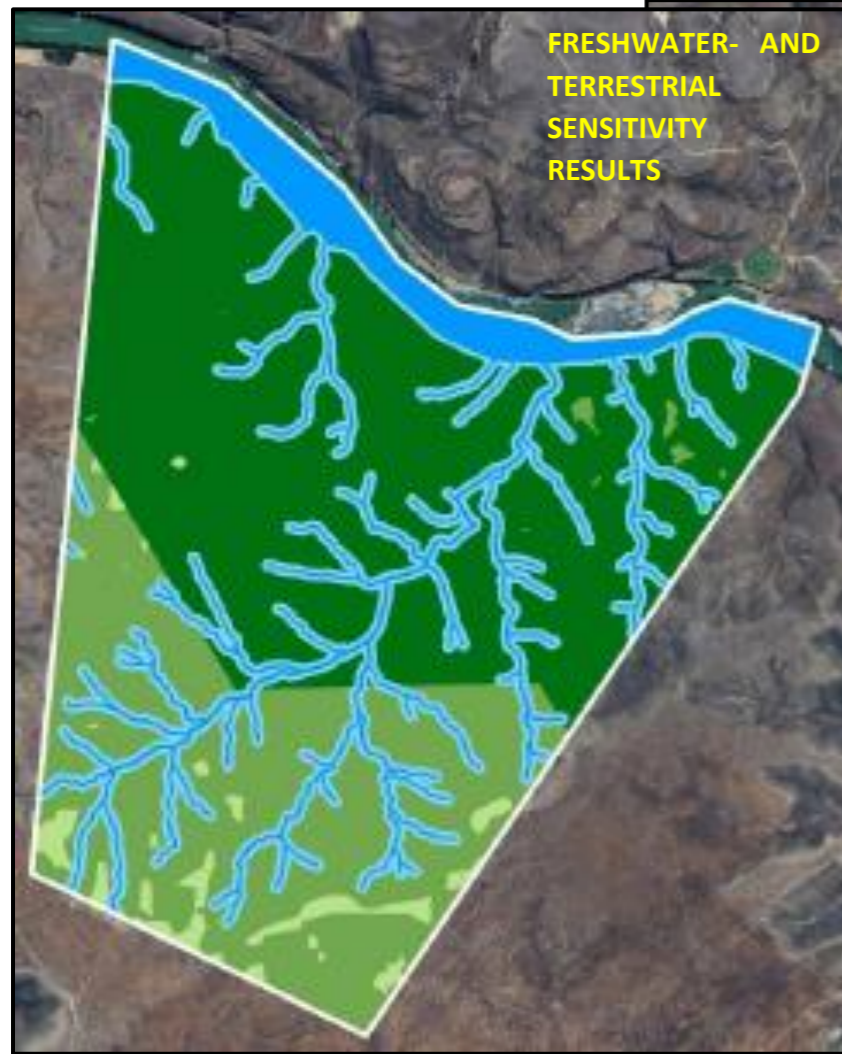

PRELIMINARY SITE PLAN FOR THE STRATA AFRICA EXPLORATION (PTY) LTD PROPOSED INVASIVE PROSPECTING RIGHT AREAS
OVER BANGHOEK NO 17 - NC 30/5/1/1/2/13854 PR

DRILL PLAN TO BE
DETERMINED AND SITE
CAMP LOCATION TO BE
NEGOTIATED WITH THE
LANDOWNER.